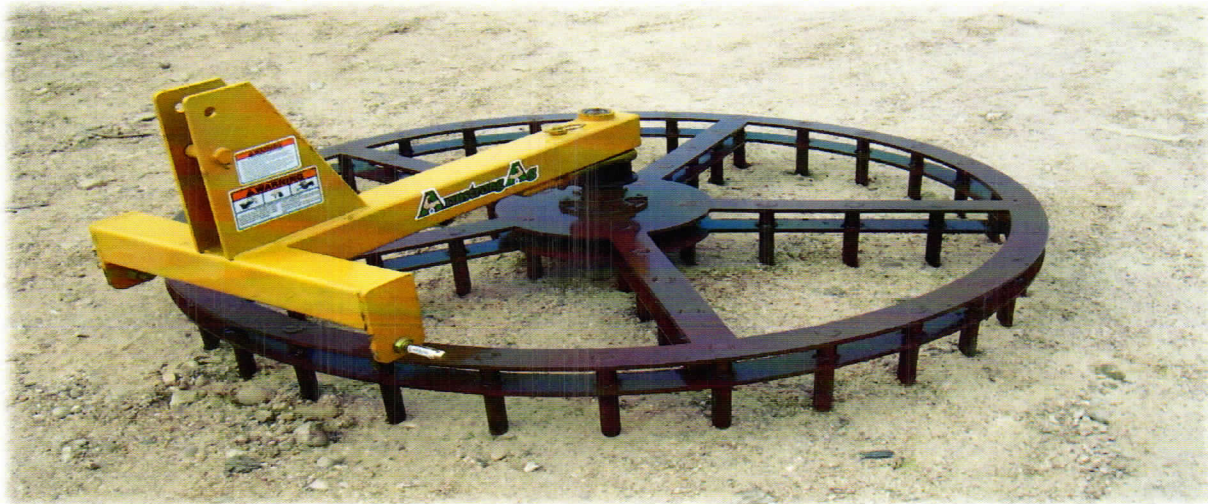

ARENA HARROW

AH-6

6Ft. Weight - 620#,

GREASABLE HUB

AH-7

7Ft. Weight -750#

HP Rating - 30 - 60 hp

CAT. I QUICK HITCH COMPATIBLE

HEAVY DUTY TRAILER MOVER

Cat I & II Clevis Hitch, Quick Hitch Compatible

Cat II & III Clevis Hitch, Quick Hitch Compatible

(TMLT) Cat I Hitch, Bottom receiver for 2" Drawbar only

TMLT	Hitch Only	40#
TM-D	Drawbar (optional)	9#
TM12-H	Hitch Only	120#
TM23-H	Hitch Only	150#
TM-B	2-5/16" Ball	4#
TM-D	Drawbar	9#
TM-OSS	Spear Set	70#
TM12-PKG.	Complete Pkg	203#
TM23-PKG.	Complete Pkg	233#