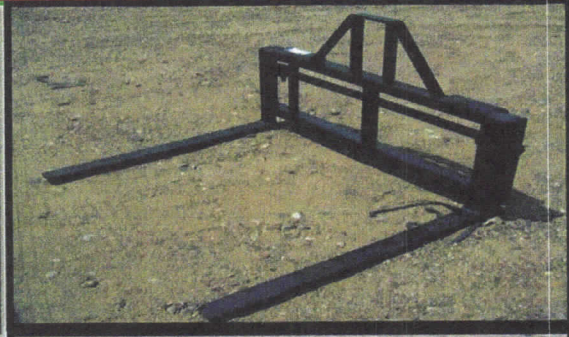

PF - PALLET FORKS

3 MODELS OF PALLET FORKS

With Quick Attach Options for
Skid, JD4/5, JD6/7, BH-M, BH,
Euro, Massey Hook or Pin

Combo

CPF

4000 lbs. - Floating * Weighs approx. 500 lbs.

Slides on 2" Shaft, Collars for OSS

Standard 42" - Optional 48"

4060

SBPF

3000 lbs. - Two Rail Slide

Standard 42" - Optional 48"

Does Not Free Float * Weighs approx. 500 lbs.

PFLT

For Compact Tractors

Slides on 1-1/2 Shaft

42" Forks Only * Weighs approx. 260 lbs.