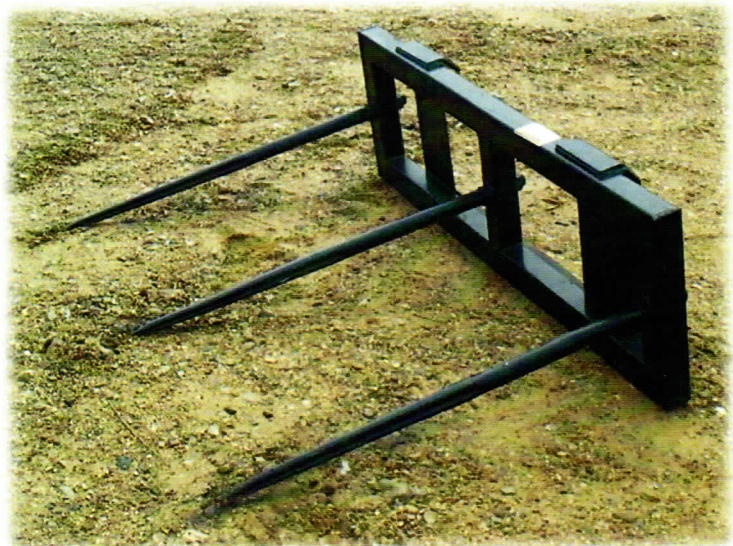

## MODEL 4500

### FRONT BALE FORKS

AVAILABLE IN PIN - ON OR QUICK ATTACH

Has 2 - 49" Replaceable Forged Spears on 33" centers.

Approx. weight - 400 lbs.

## MODEL 5500

ArmstrongAg's front end loader spear is designed to safely load and stack

large square bales. It is available with adjustable brackets or

**with brackets for loaders with quick attach buckets. (QA)**

The RB5500 weighs approx. 285 lbs.

3 - 43" Replaceable Forged Spears on 64" wide frame carry 2000 lb. square bales.

**RB5500**

RB5500 SKID SHOWN