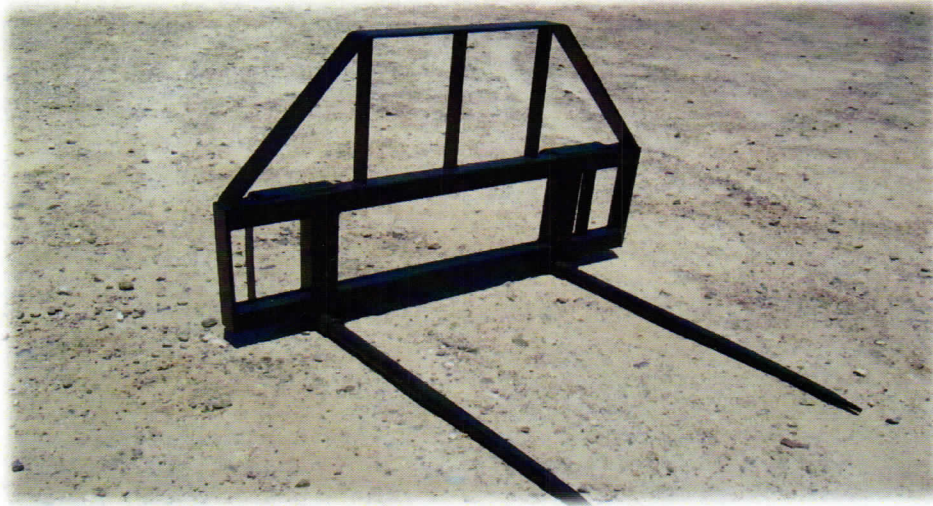

## MODEL 4500

### FRONT BALE FORKS

AVAILABLE IN PIN - ON OR QUICK ATTACH

Has 2 - 49" Replaceable Forged Spears on 33" centers.

Approx. weight - 400 lbs.

## MODEL 5500

ArmstrongAg's front end loader spear is designed to safely load and stack

large square bales. It is available with adjustable brackets or

**with brackets for loaders with quick attach buckets. (QA)**

The RB5500 weighs approx. 285 lbs.

3 - 43" Replaceable Forged Spears on 64" wide frame carry 2000 lb. square bales.

**RB5500**

RB5500 SKID SHOWN