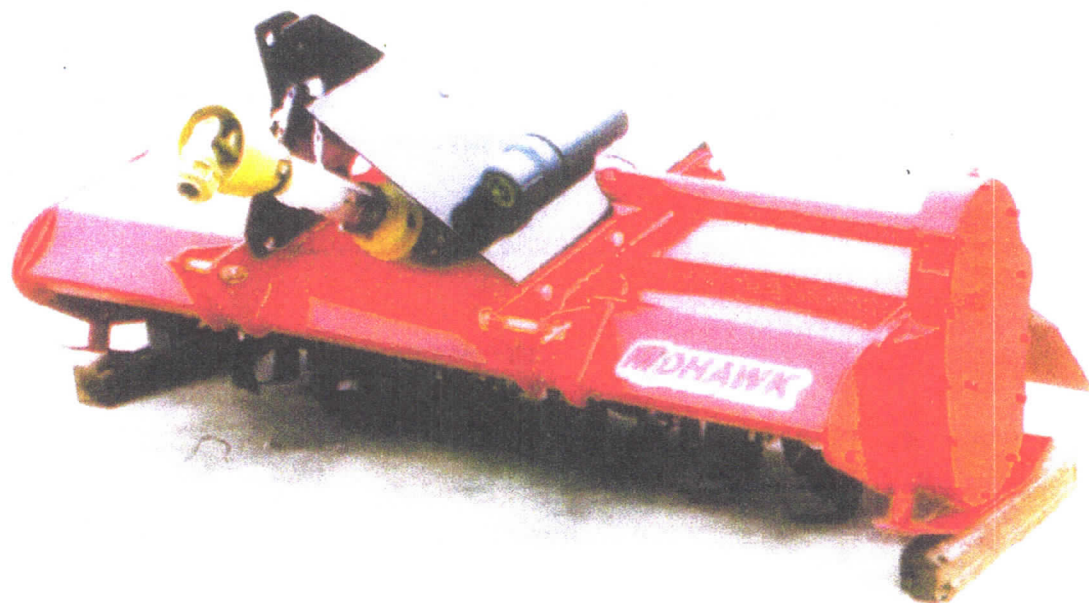

MOHAWK

GEAR DRIVEN ROTARY TILLER

**ROCKIN' MOOSE
LS**

(956) 318-1370 • (956) 605-0051

info@rockinmoose.com

3901 W. Hwy 107 - McAllen, TX

	RT48	RT60	RT72	RT84
Working Width	48"	60"	72"	84"
Tilling Depth	8"	8"	8"	8"
Number of Tines	36	42	54	60
Tractor PTO RPM	540	540	540	540
Tine RPM	226	226	226	226
Hitch Type	Cat I	Cat I	Cat I	Cat I
Machine Weight	580 lbs.	610 lbs.	750 lbs.	850 lbs.
Tractor HP Range	20-35	25-40	32-50	32-60